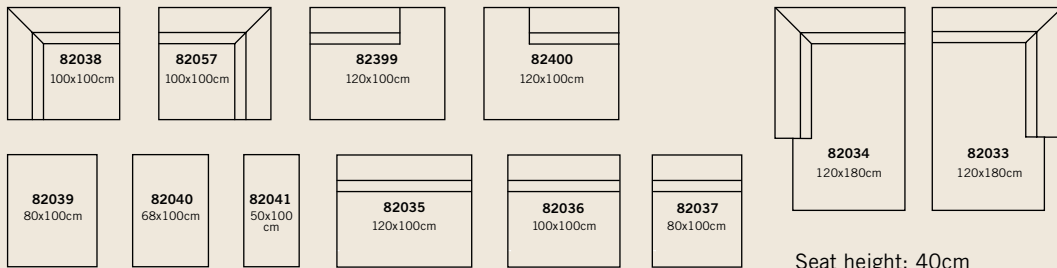

CREATE YOUR OWN SOFA! CHOOSE BETWEEN 20 ELEMENTS AND GET YOUR INDIVIDUAL PERFECT SOFA.

Frame made of solid wood with Nosag suspension and comfortable polyurethane padding foam (30kg/m³).

Infinity Grey: textile cover or Infinity Cognac: textile cover in leather look.

	Corner left 100, 100x100x70cm 82038 | Chenille Grey		2-seater 120, 120x100x70cm 82035 | Chenille Grey
	Corner right 100, 100x100x70cm 82057 | Chenille Grey		2-seater 100, 100x100x70cm 82036 | Chenille Grey
	Ottoman semi left, 120x100x70cm 82400 | Chenille Grey		2-seater 80, 80x100x70cm 82037 | Chenille Grey
	Ottoman semi right, 120x100x70cm 82399 | Chenille Grey		Stool, 80x100x40cm 82039 | Chenille Grey
	Ottoman right, 120x180x70cm 82033 | Chenille Grey		Stool, 68x100x40cm 82040 | Chenille Grey
	Ottoman left, 120x180x70cm 82034 | Chenille Grey		Stool, 50x100x40cm 82041 | Chenille Grey
			Pillow 60/40, 60x40x10cm 82042 | Chenille Grey

Sofasystem INFINITY,

a lofty and comfortable solution for all kinds and sizes of rooms. Endless possibilities are possible by combining the available corners, sofa elements, stools and ottomans. As individual as you are!